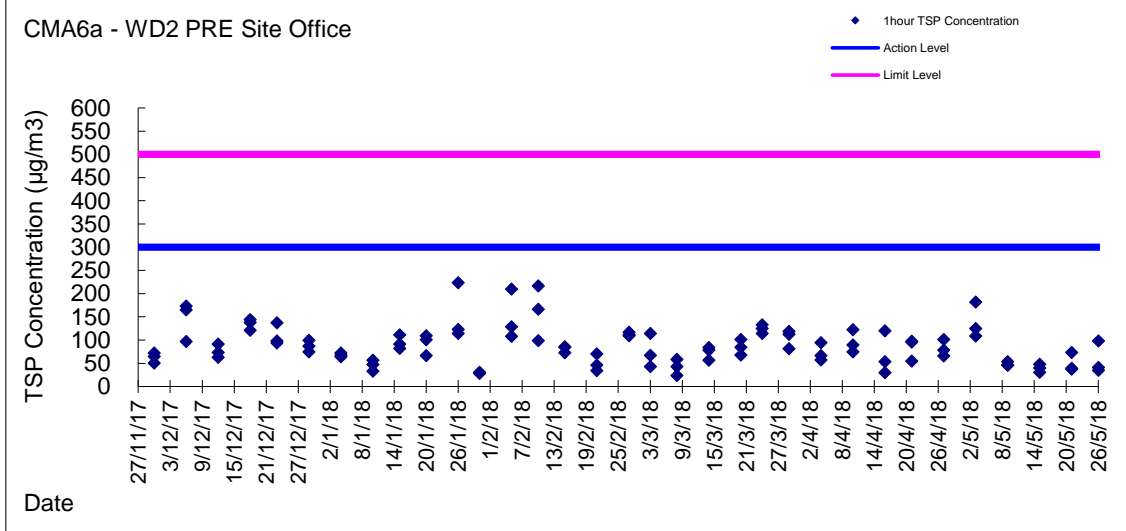

Graphic Presentation of 1 hour TSP Result

Graphic Presentation of 1 hour TSP Result

Graphic Presentation of 24 hour TSP Result

Graphic Presentation of 24 hour TSP Result