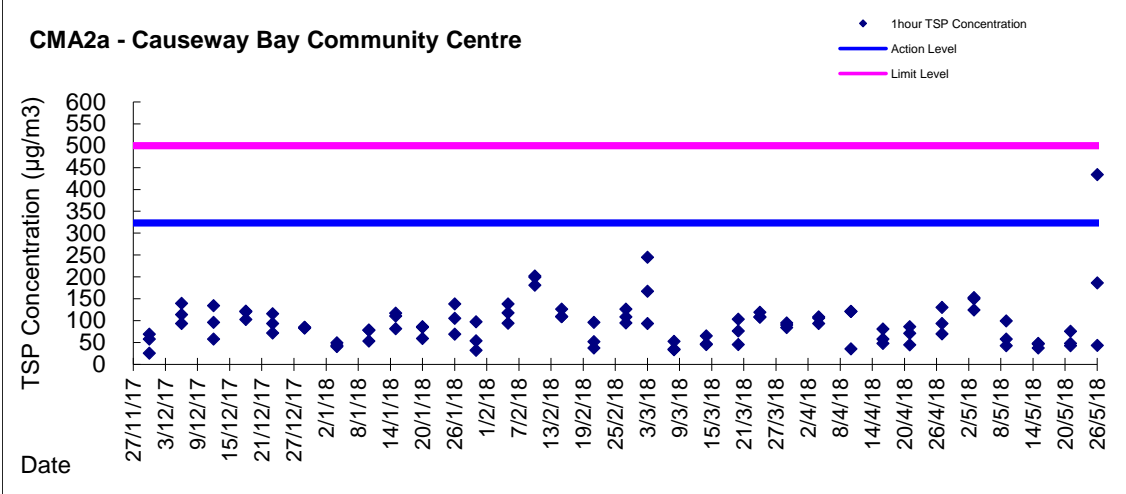

Graphic Presentation of 1 hour TSP Result

Graphic Presentation of 1 hour TSP Result

Graphic Presentation of 24 hour TSP Result

Graphic Presentation of 24 hour TSP Result