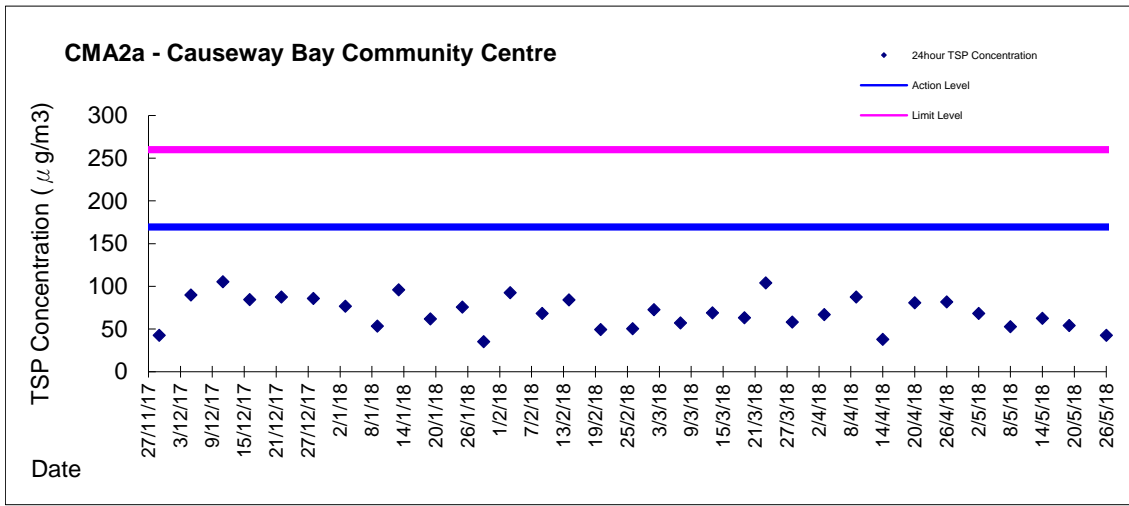

Graphic Presentation of 1 hour TSP Result

Graphic Presentation of 1 hour TSP Result

Graphic Presentation of 24 hour TSP Result

Graphic Presentation of 24 hour TSP Result