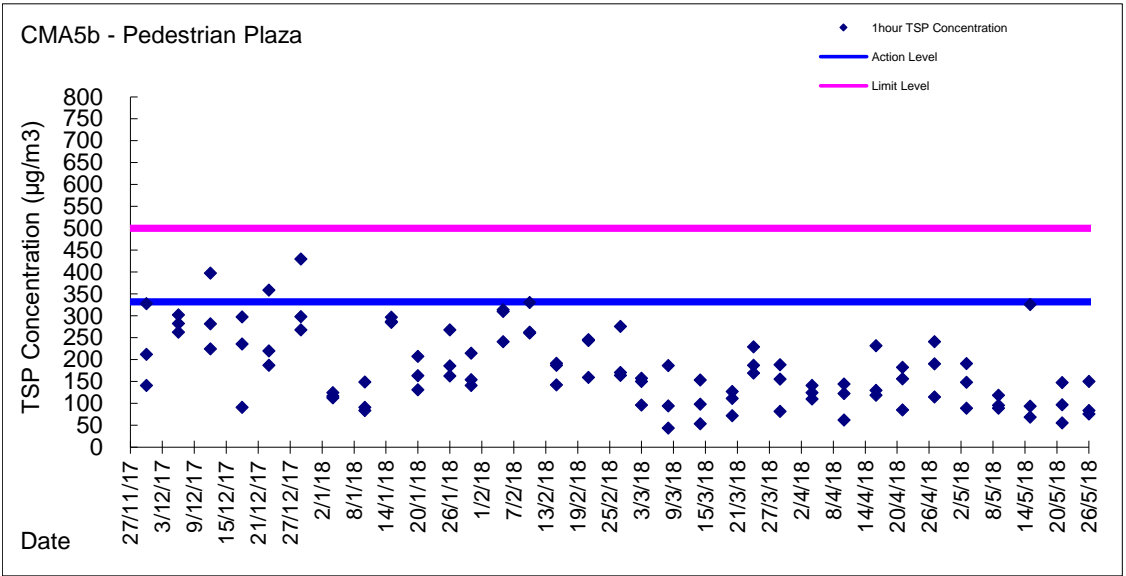

Graphic Presentation of 1 hour TSP Result

Graphic Presentation of 1 hour TSP Result

Graphic Presentation of 24 hour TSP Result

Graphic Presentation of 24 hour TSP Result