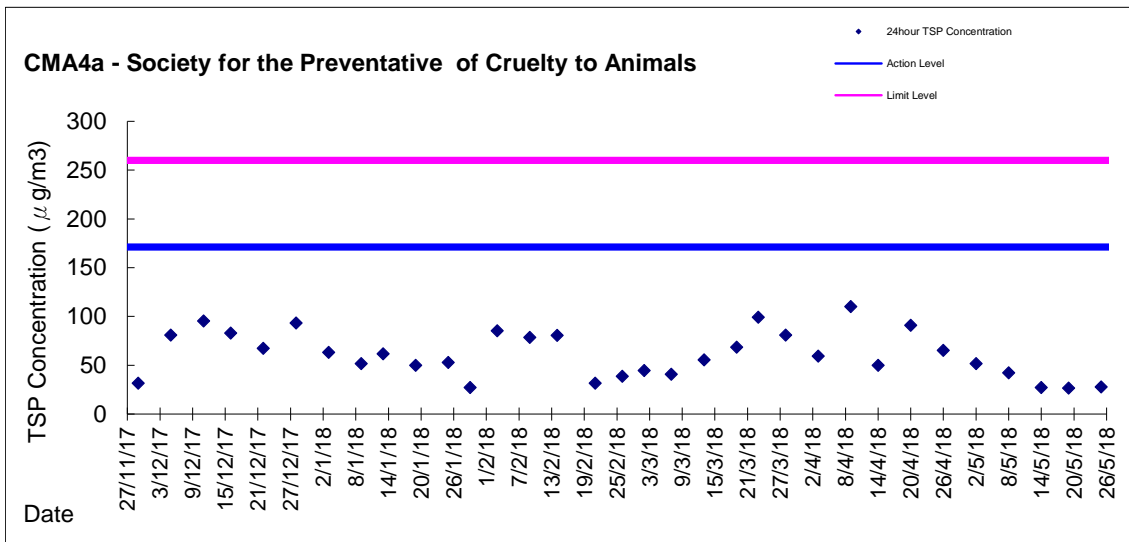

Graphic Presentation of 1 hour TSP Result

Graphic Presentation of 1 hour TSP Result

Graphic Presentation of 24 hour TSP Result

Graphic Presentation of 24 hour TSP Result