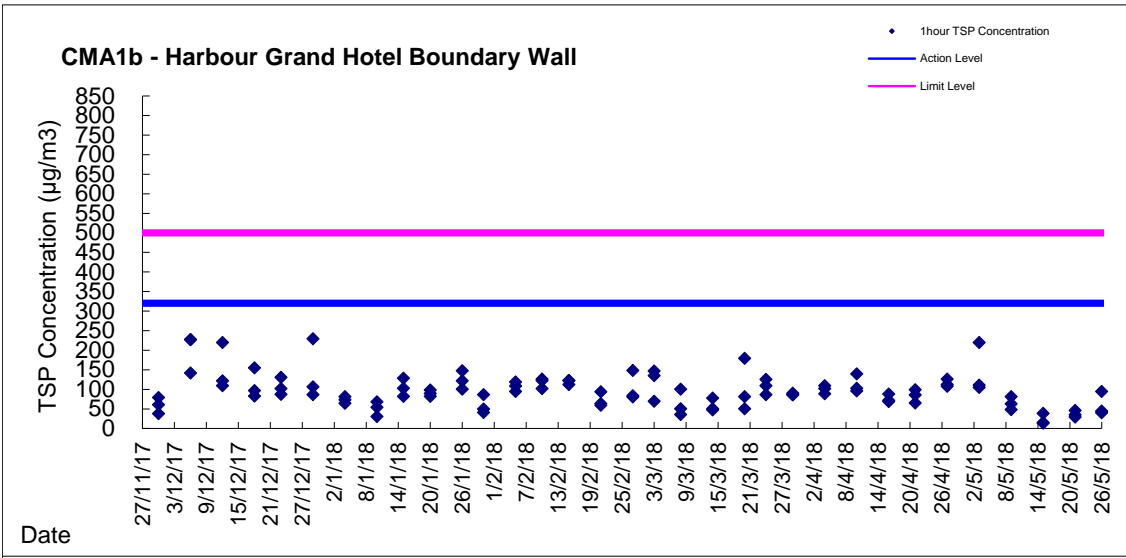

Graphic Presentation of 1 hour TSP Result

Graphic Presentation of 1 hour TSP Result

Graphic Presentation of 24 hour TSP Result

Graphic Presentation of 24 hour TSP Result