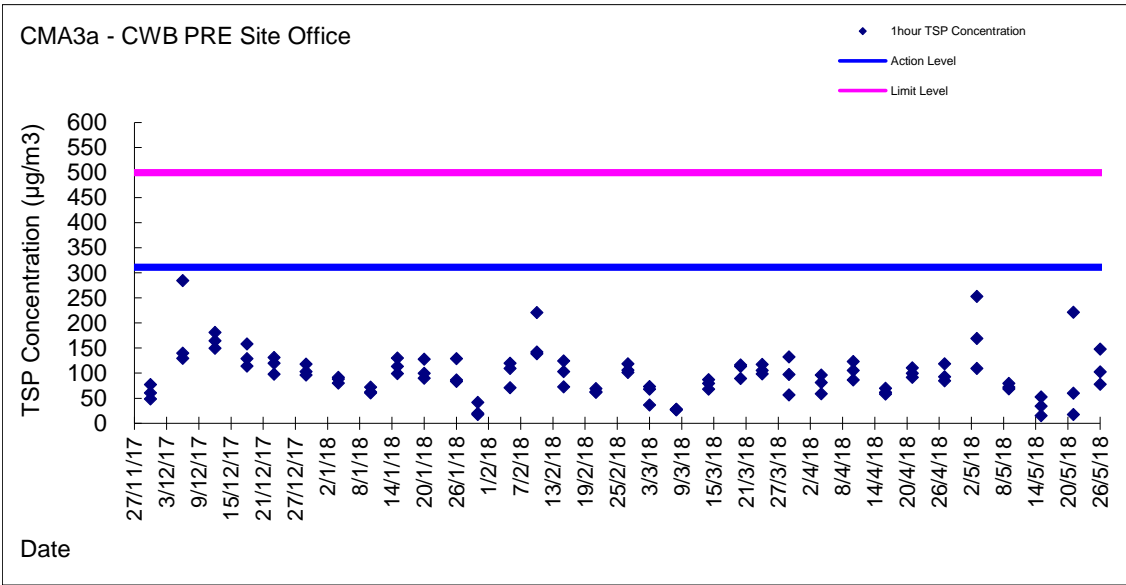

Graphic Presentation of 1 hour TSP Result

Graphic Presentation of 1 hour TSP Result

Graphic Presentation of 24 hour TSP Result

Graphic Presentation of 24 hour TSP Result