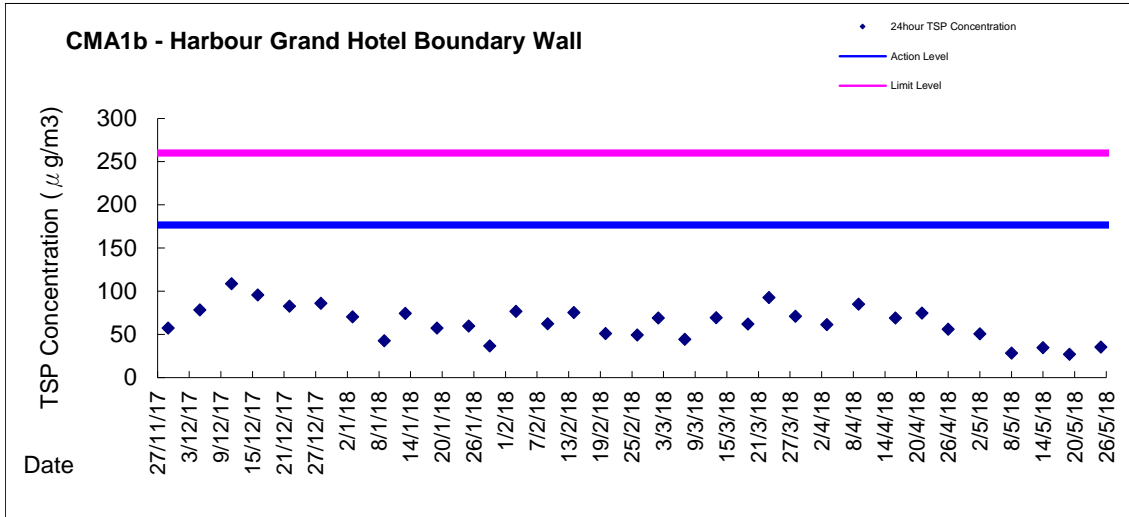

Graphic Presentation of 1 hour TSP Result

Graphic Presentation of 1 hour TSP Result

Graphic Presentation of 24 hour TSP Result

Graphic Presentation of 24 hour TSP Result