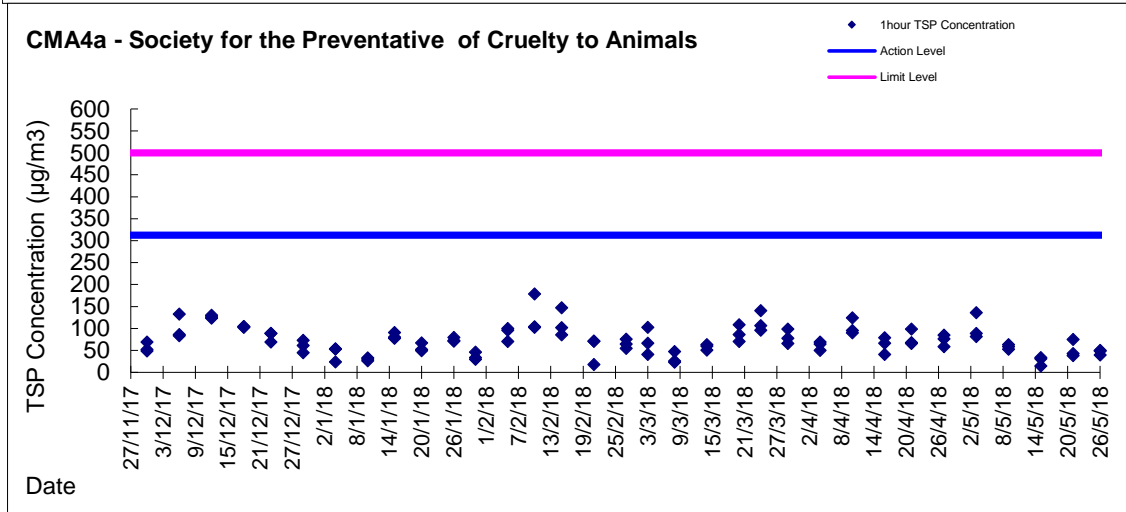

Graphic Presentation of 1 hour TSP Result

Graphic Presentation of 1 hour TSP Result

Graphic Presentation of 24 hour TSP Result

Graphic Presentation of 24 hour TSP Result